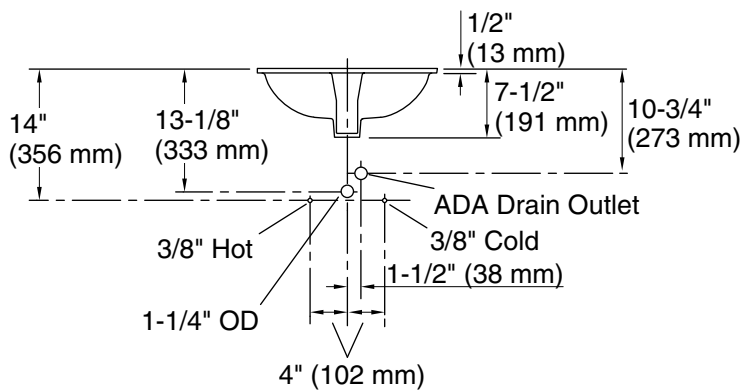

Features

- Oval basin with glazed underside.
- No faucet holes; requires wall- or counter-mount faucet.

Material

- Vitreous china.

Installation

- Undermount.

Recommended Products/Accessories

- K-8998 P-Trap
- K-23726 Drain treatment
- K-23725 Cast iron cleaner

Available Colors/Finishes

Color tiles intended for reference only.

Color	Code	Description
-------	------	-------------

	0	White
	96	Biscuit
	47	Almond

Technical Information

All product dimensions are nominal.

Installation:	Under-mount
Bowl area:	Length: 19" (483 mm) Width: 15" (381 mm) Water depth: 4" (102 mm)
Drain hole:	1-3/4" (44 mm)
Template:	1018997-7, required, not included

Notes

Install this product according to the installation instructions.