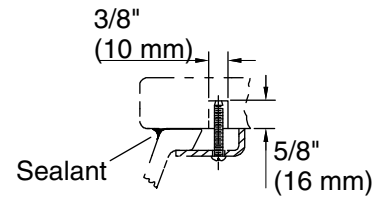

Available Colors/Finishes

Color tiles intended for reference only.

Color	Code	Description
-------	------	-------------

	0	White
	96	Biscuit
	47	Almond

Technical Information

All product dimensions are nominal.

Installation:	Under-mount
Bowl area:	Length: 19" (483 mm) Width: 15" (381 mm) Water depth: 4" (102 mm)
Drain hole:	1-3/4" (44 mm)
Template:	1018997-7, required, not included

Notes

Install this product according to the installation instructions.